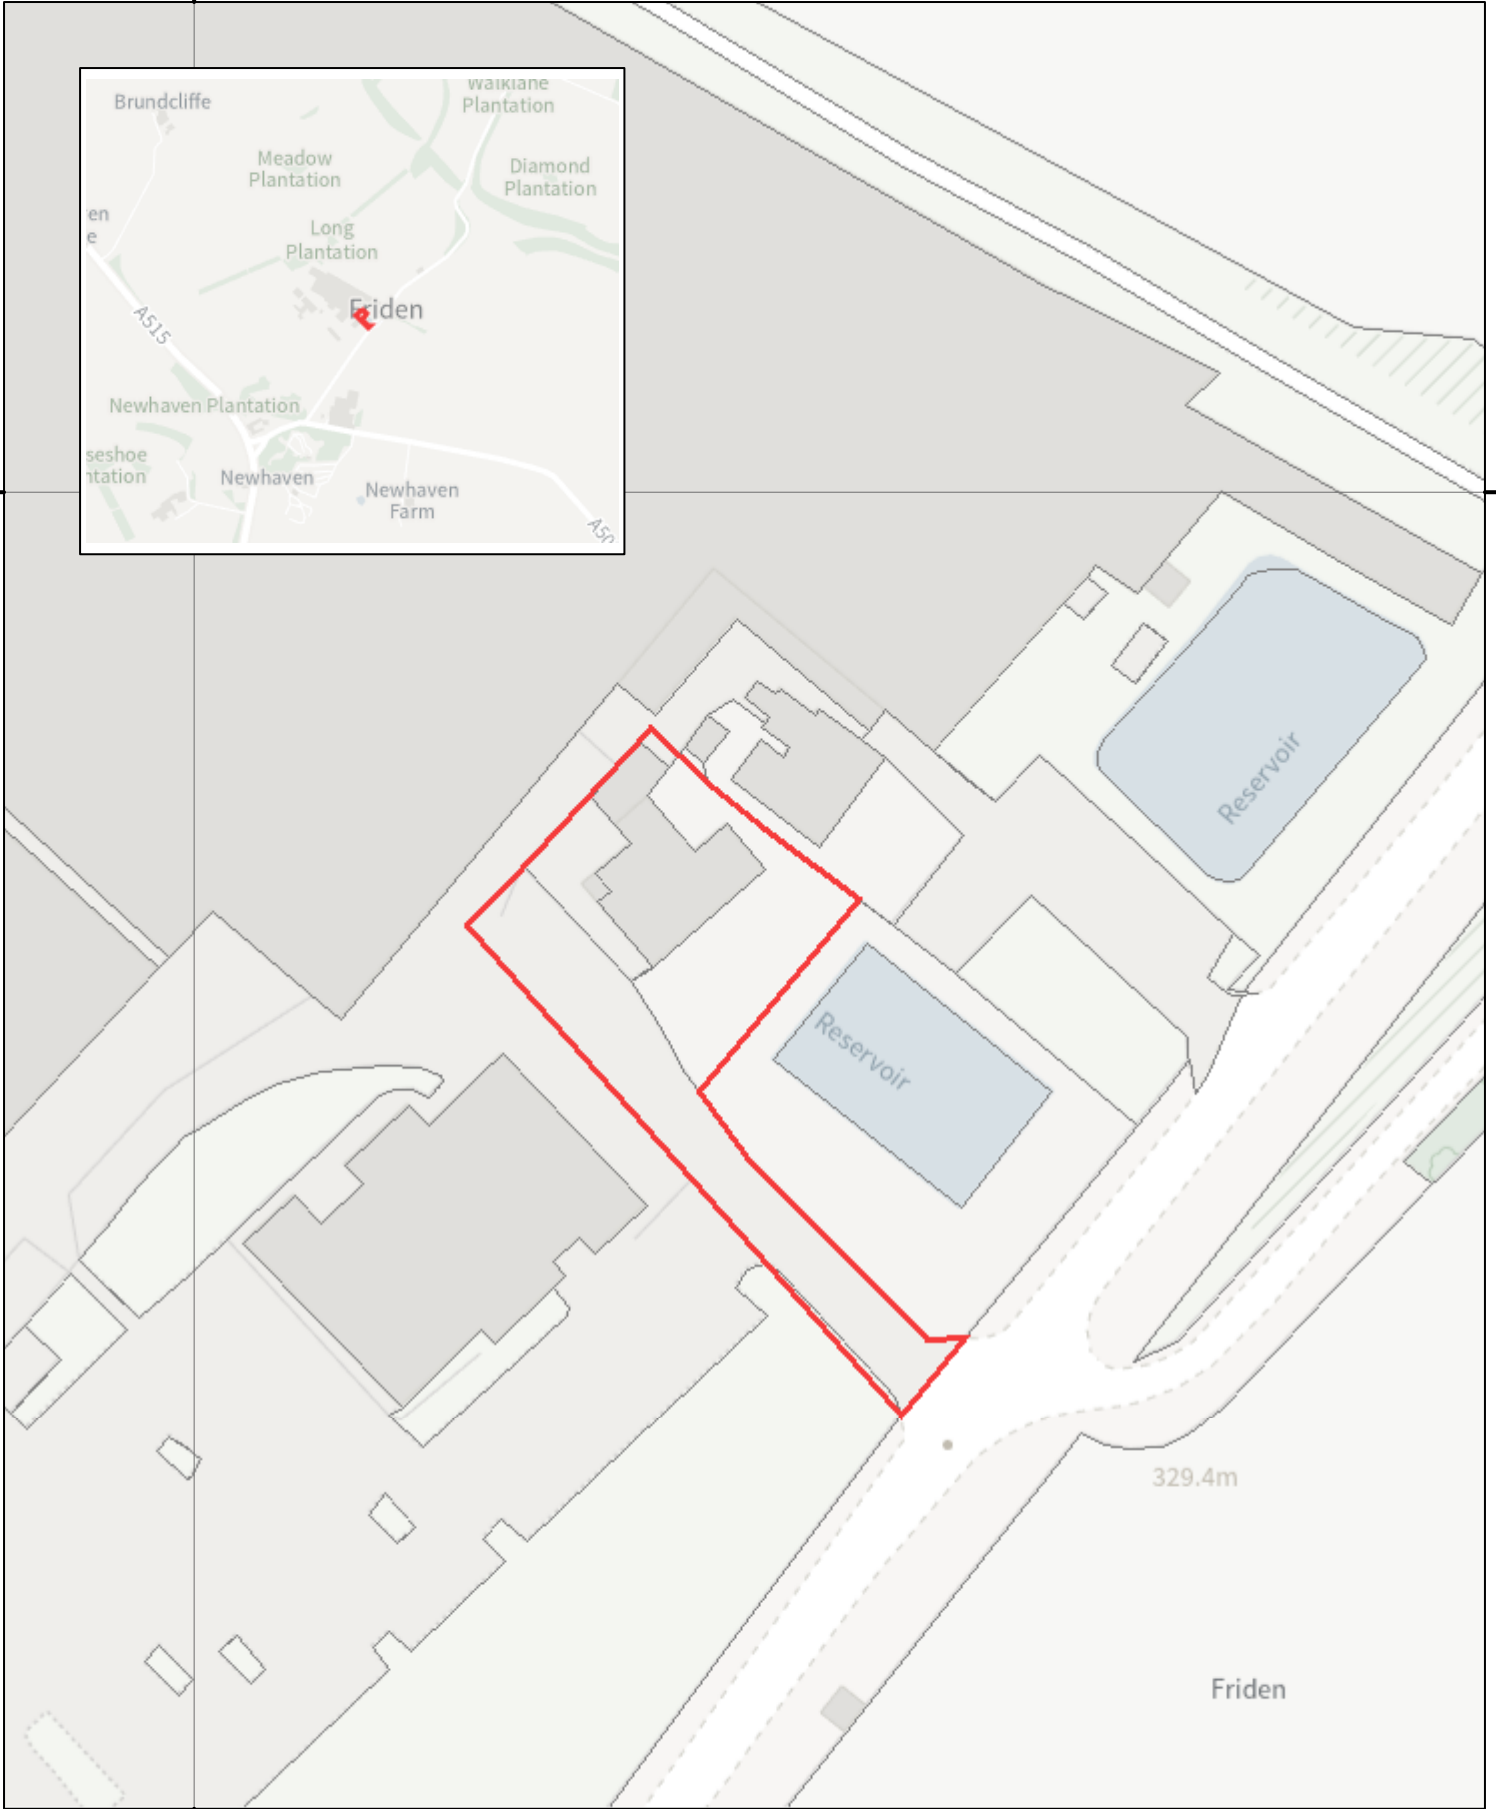

417000

360800

360800

417000

0 0.03 0.06 km

© Crown copyright and database rights 2024 Ordnance Survey AC0000849951

Friden House, Friden, Newhaven

Item no. 9
 Application no. NP/DDD/1224/1398
 Committee date: 14/02/2025

Scale: 1:827 at A4 pagesize
 Map centre grid ref: 417,060 360,755